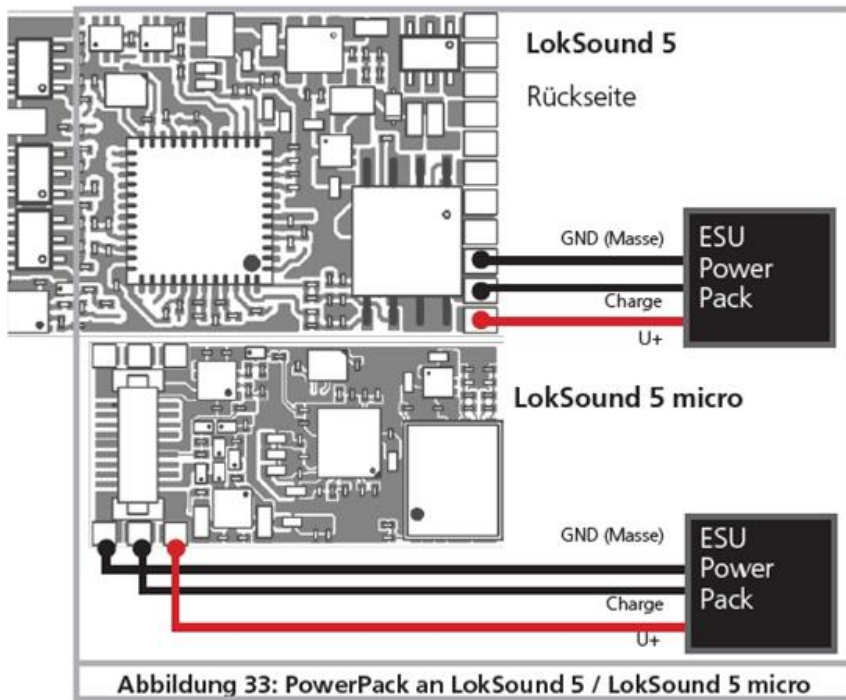

Email: info@swd4esu.co.uk

Web: www.southwestdigital.co.uk

Please note: We are a mail order distributor not a shop

Power Pack Information for v5

Connect the power Pack as shown:

Power Pack Set up

You have to use AUX 7 for LS 5 micro and AUX 9 for LS 5 power pack control as follows:

You need to setup the Aux Output mode to **Power Pack control**.

Physical output configuration

You don't need to function map it, it will work automatically.

Run time can be adjusted with CV 113 Default = 40 (0.66 sec) Max value = 255 (4.0sec)