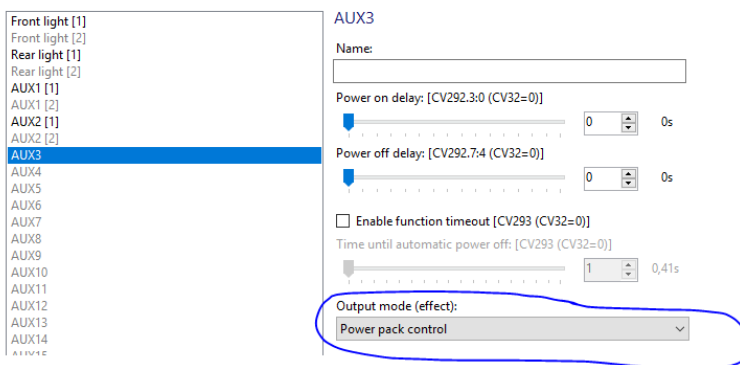

You need to setup the Aux Output mode to **Power Pack control**.

Physical output configuration

You don't need to function map it, it will work automatically.

Run time can be adjusted with CV 113 Default = 40 (0.66 sec) Max value = 255 (4.0sec)